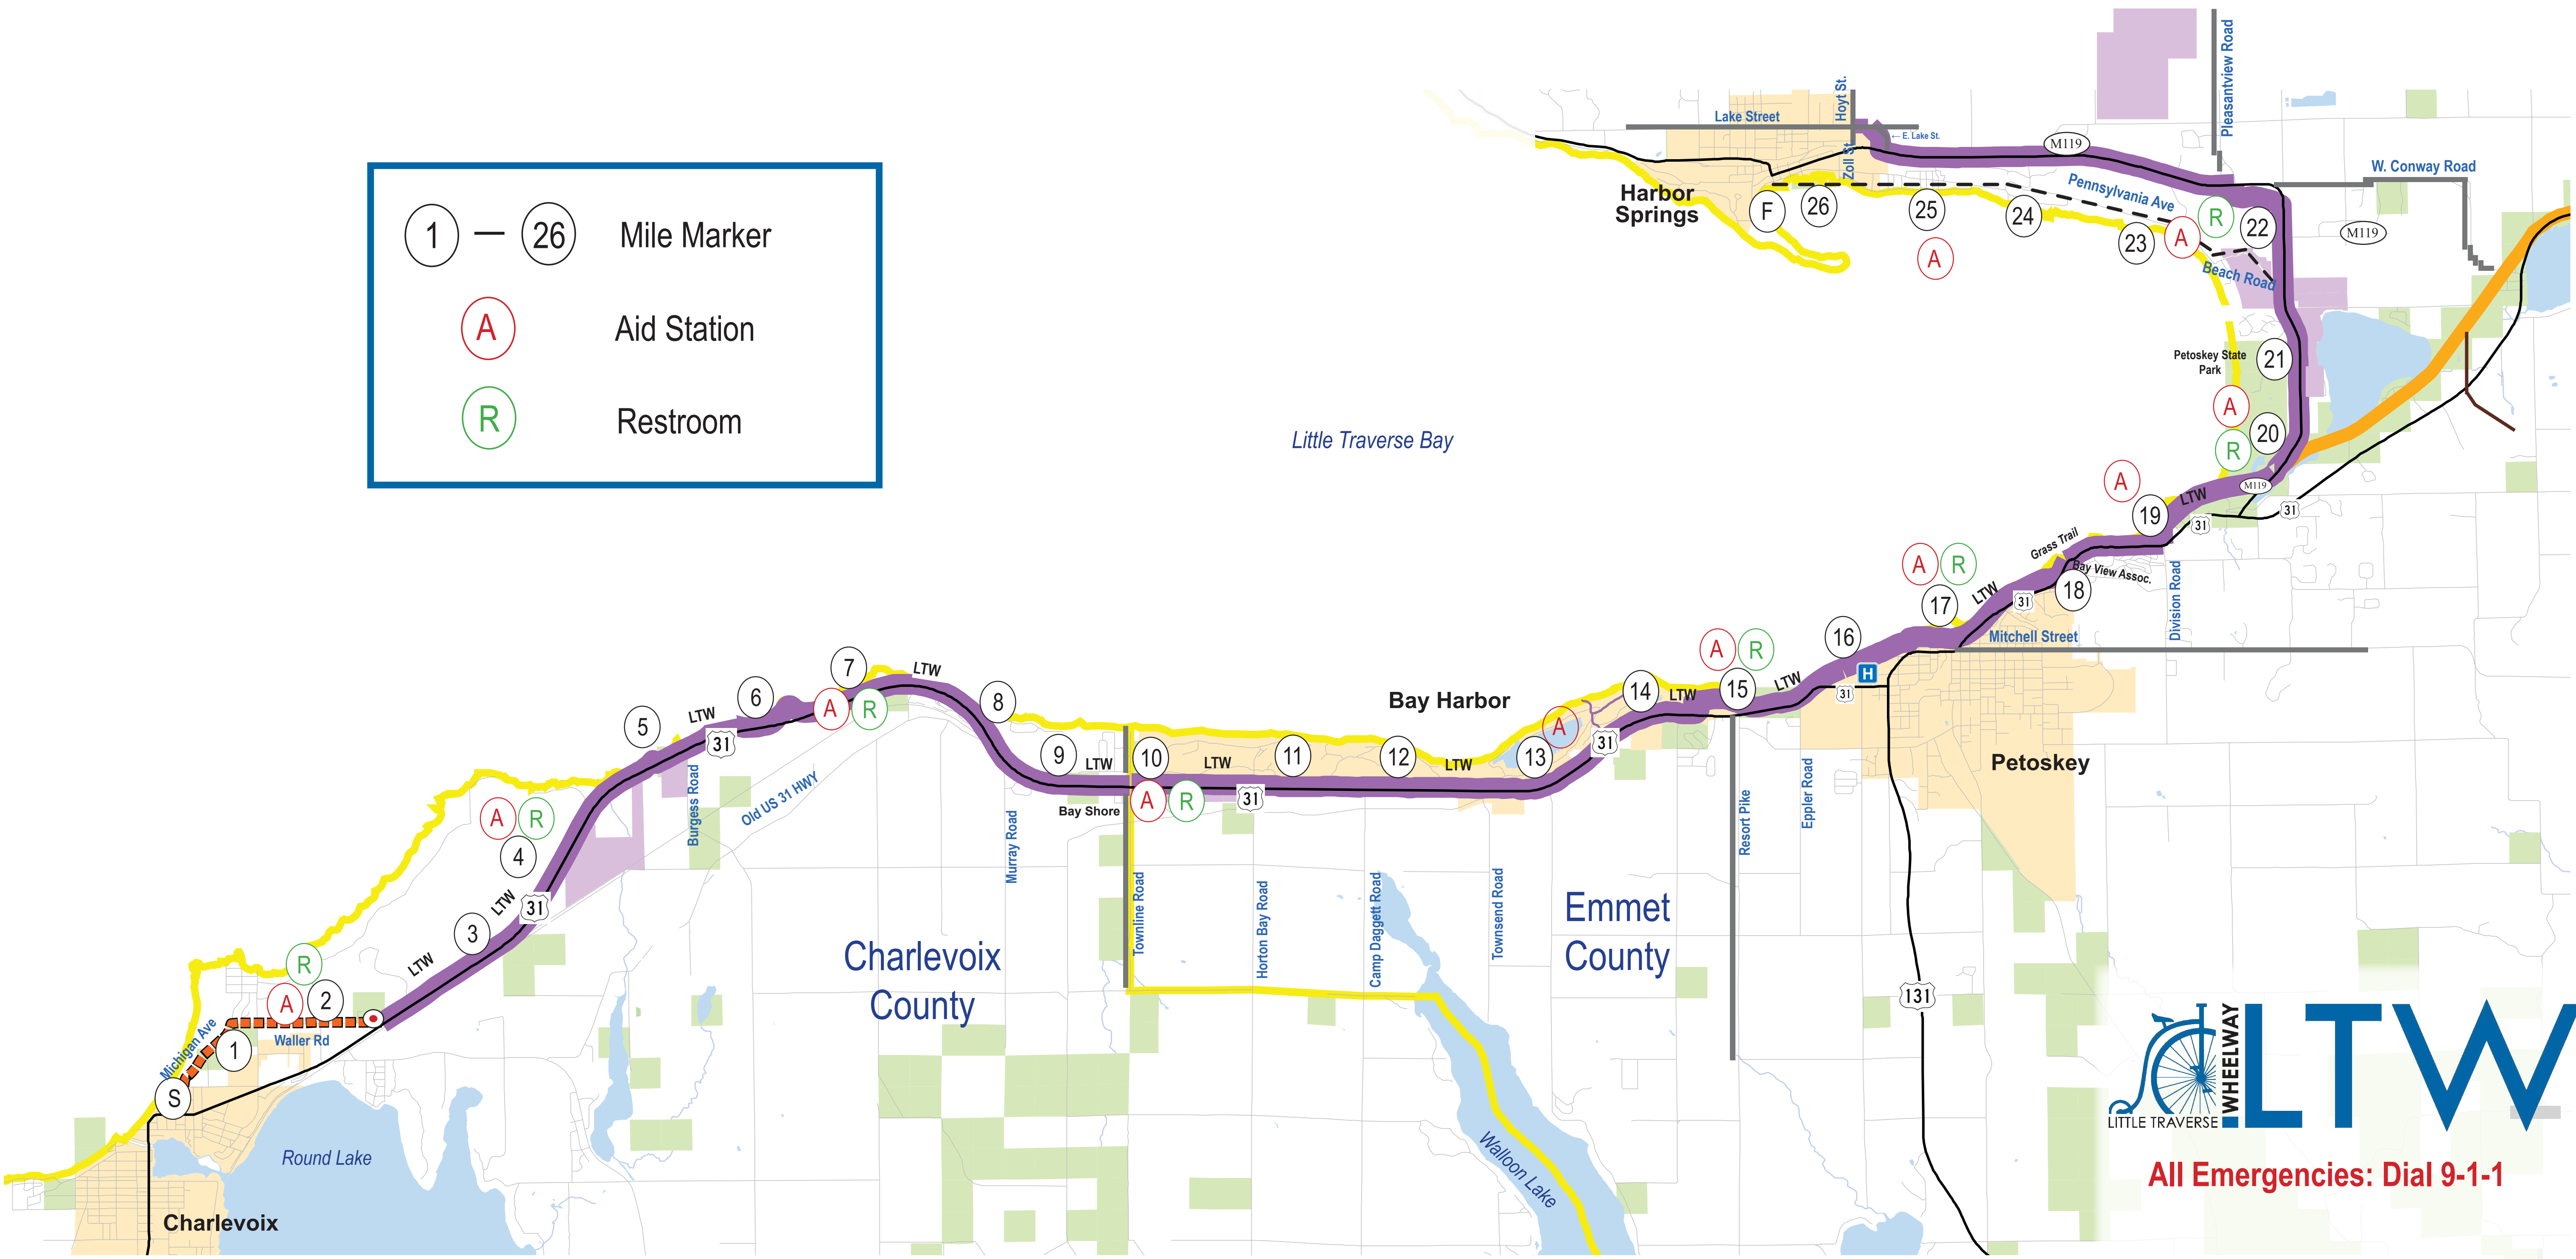

① — ②⑥	Mile Marker
Ⓐ	Aid Station
Ⓡ	Restroom

All Emergencies: Dial 9-1-1