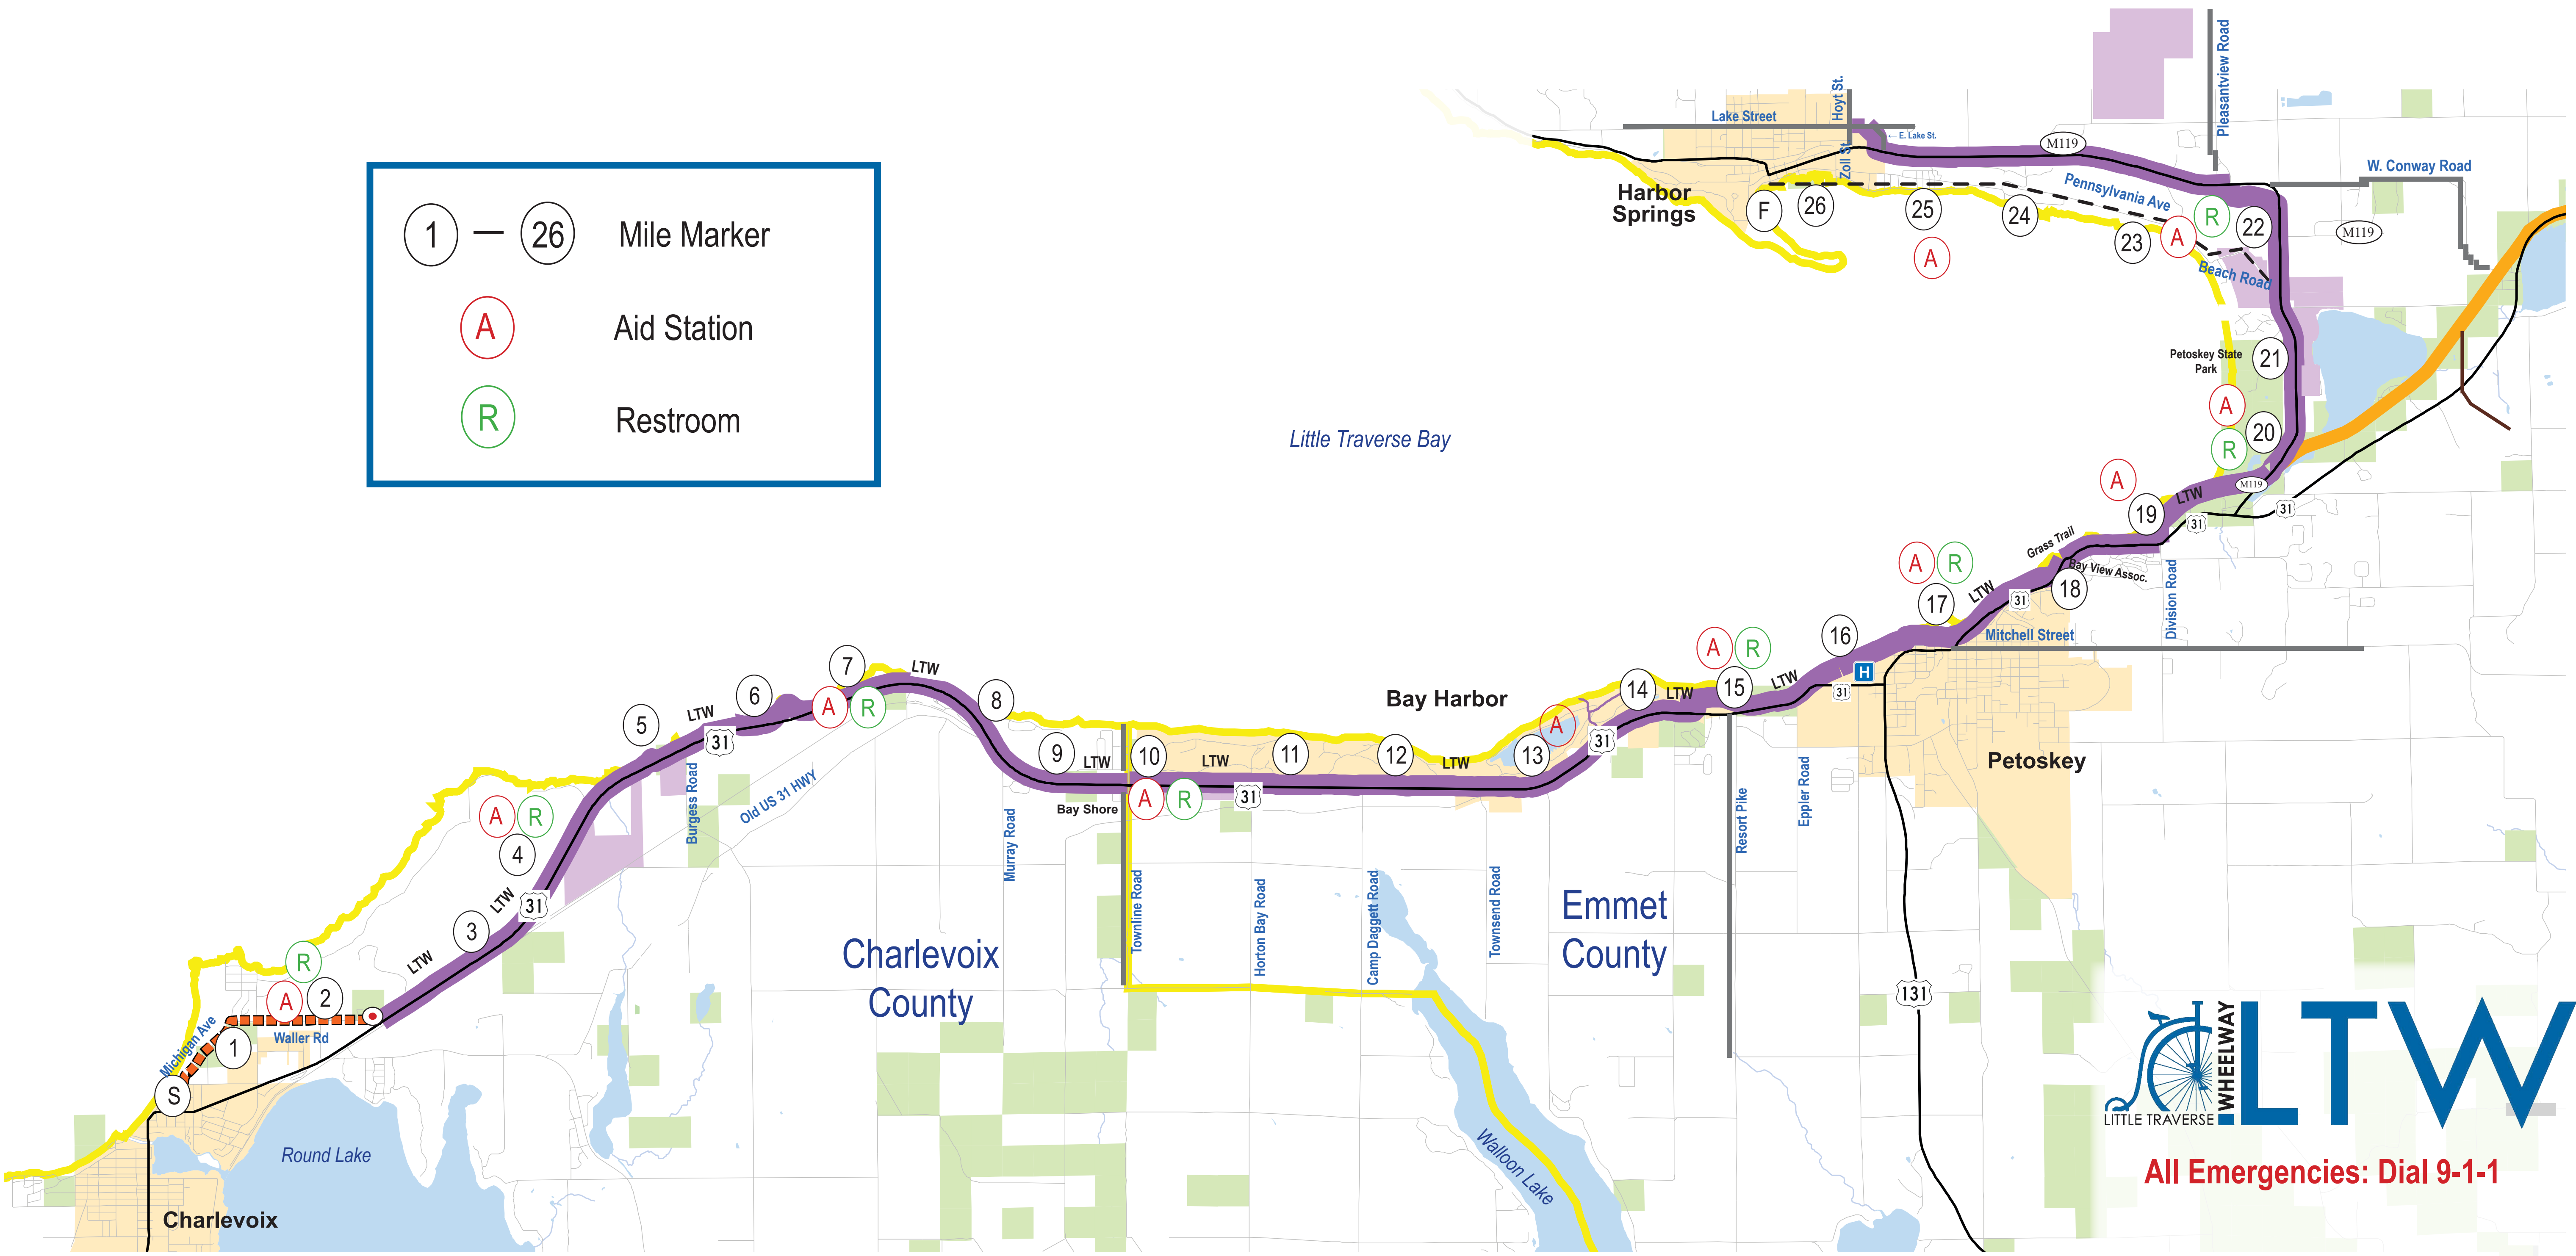

① — ②⑥	Mile Marker
Ⓐ	Aid Station
Ⓡ	Restroom

All Emergencies: Dial 9-1-1