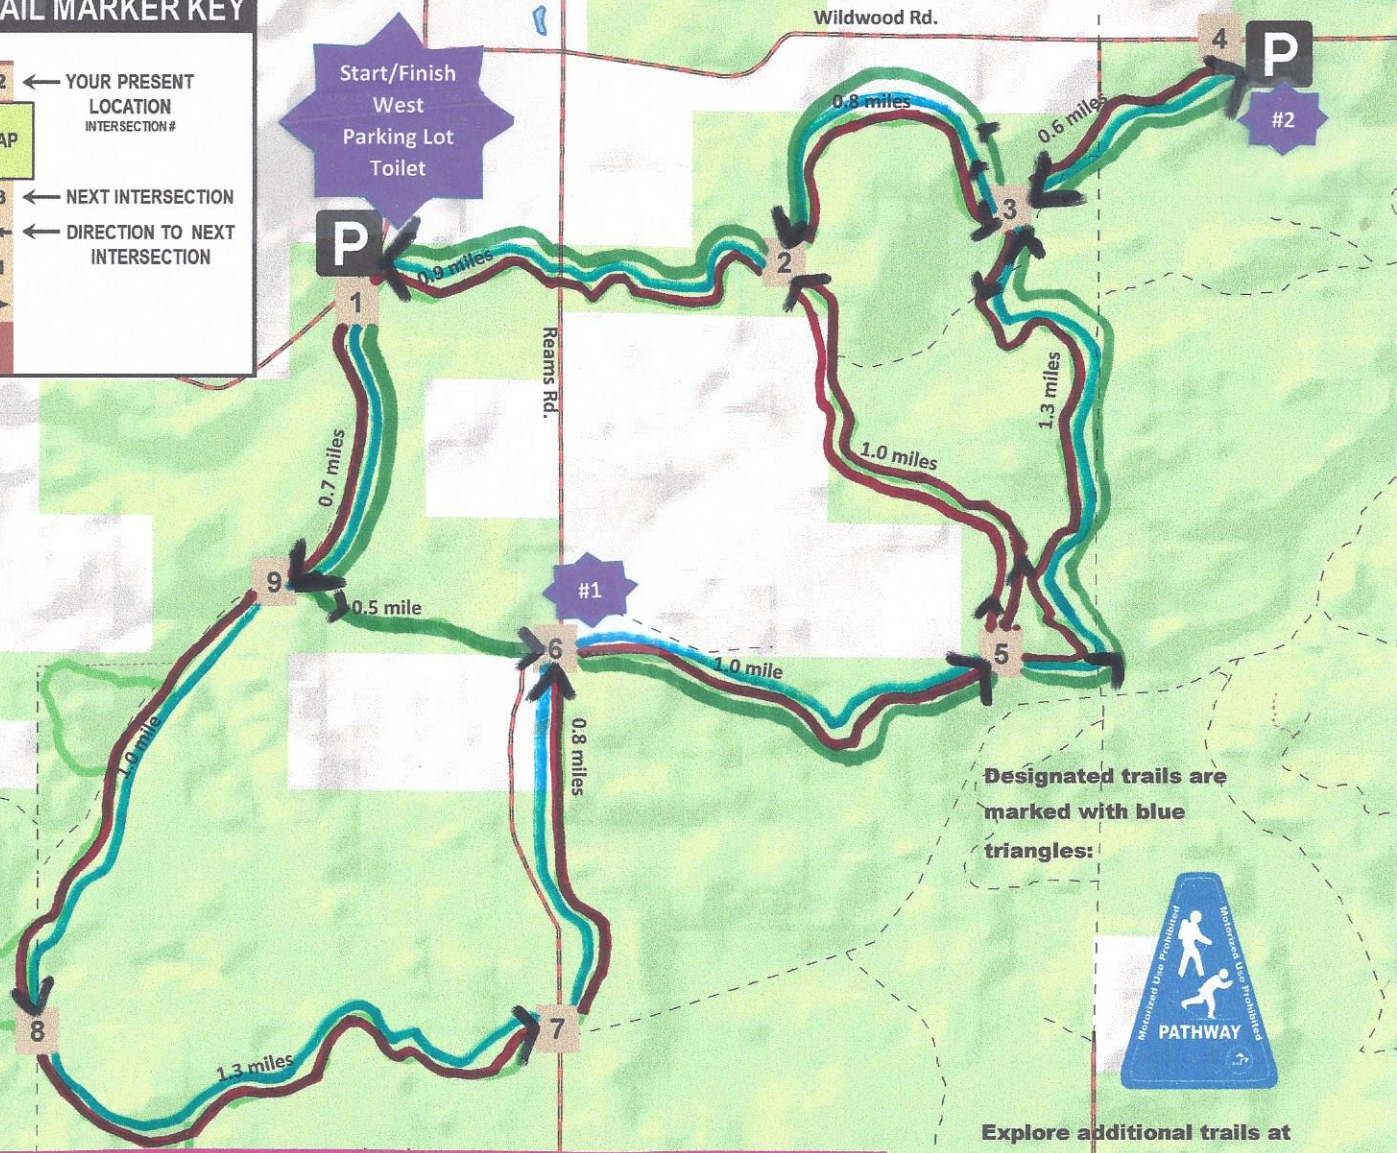

### TRAIL MARKER KEY

**2** ← YOUR PRESENT LOCATION INTERSECTION #

**MAP**

**3** ← NEXT INTERSECTION

← DIRECTION TO NEXT INTERSECTION

1

→

Start/Finish West Parking Lot Toilet

Designated trails are marked with blue triangles:

Explore additional trails at your own risk.

### 9 Mile Route

Segment 1	1-9-8-7-6	3.8 miles	Aid Station #1
Segment 2	6-5-3-4	2.9 miles	Aid Station #2
Segment 3	4-3-2-1	2.3 miles	Finish

### 6.4 Mile Route

Segment 1	1-9-6	1.2 miles	Aid Station #1
Segment 2	6-5-3-4	2.9 miles	Aid Station #2
Segment 3	4-3-2-1	2.3 miles	Finish

**Aid Station**

**Ski Direction**